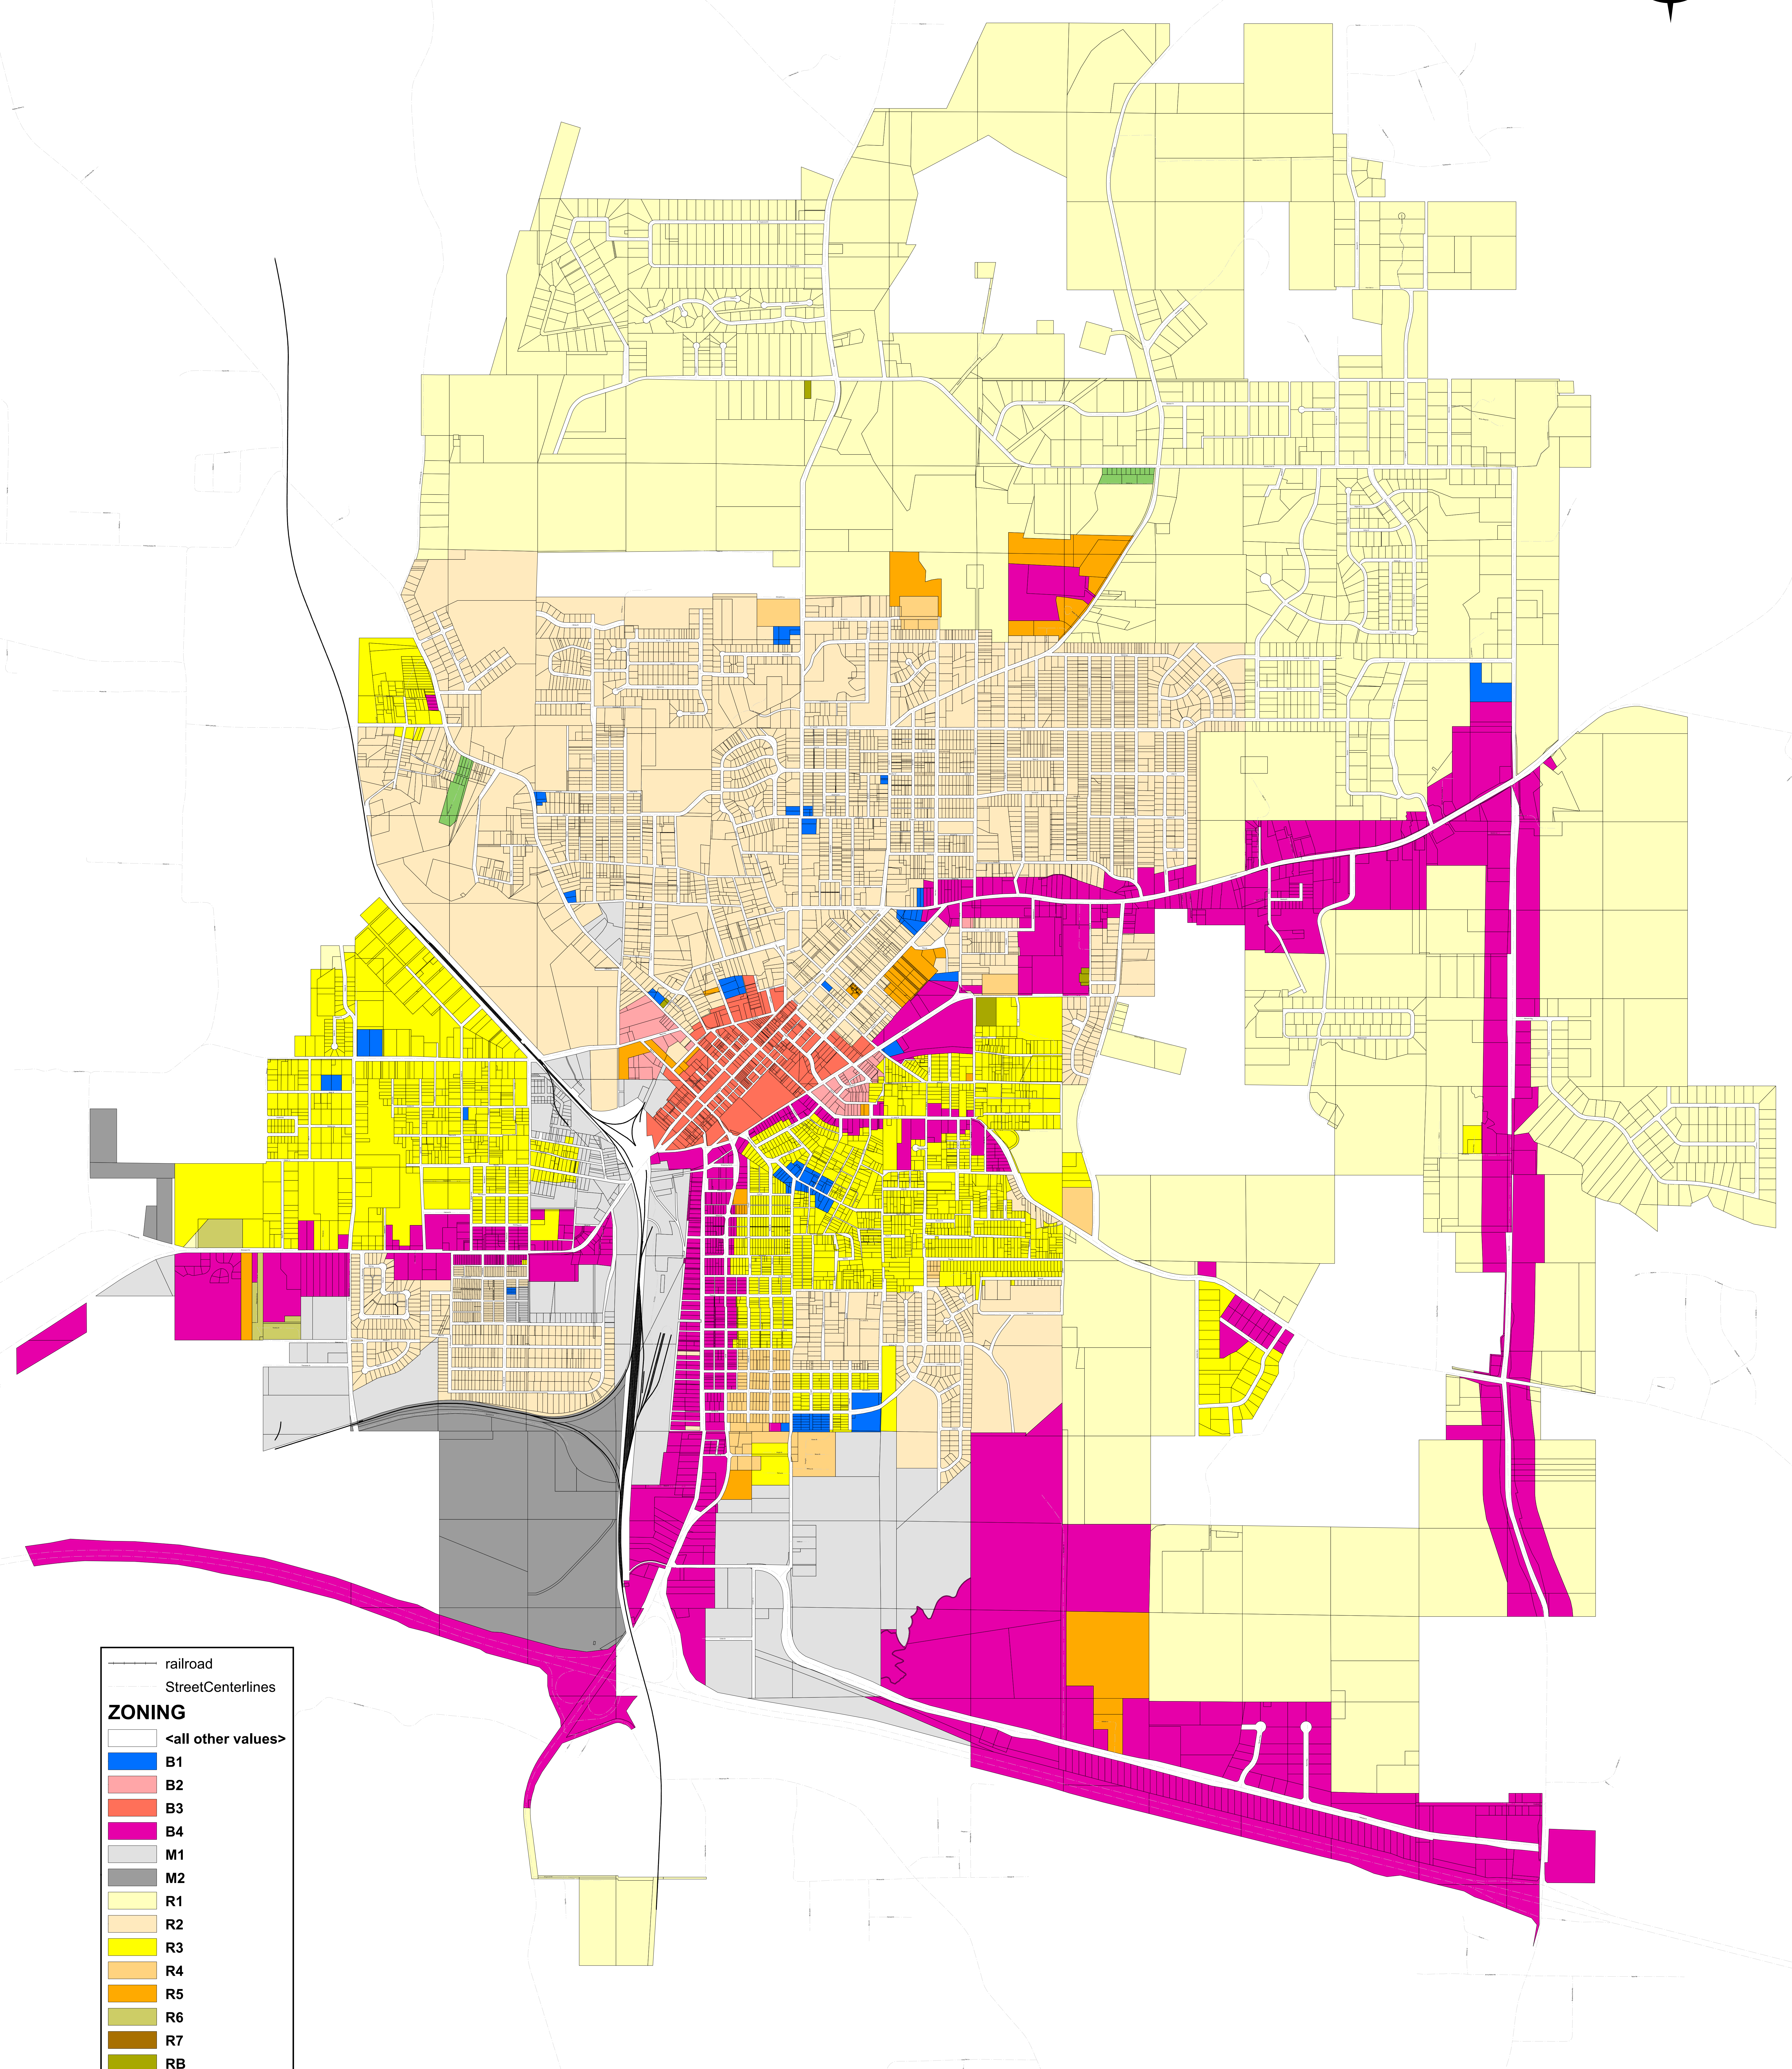

CITY OF MINDEN, LOUISIANA
ZONING MAP
August 12, 2021

--- railroad
--- StreetCenterlines

ZONING

- <all other values>
- B1
- B2
- B3
- B4
- M1
- M2
- R1
- R2
- R3
- R4
- R5
- R6
- R7
- RB
- RP

MAYOR OF MINDEN