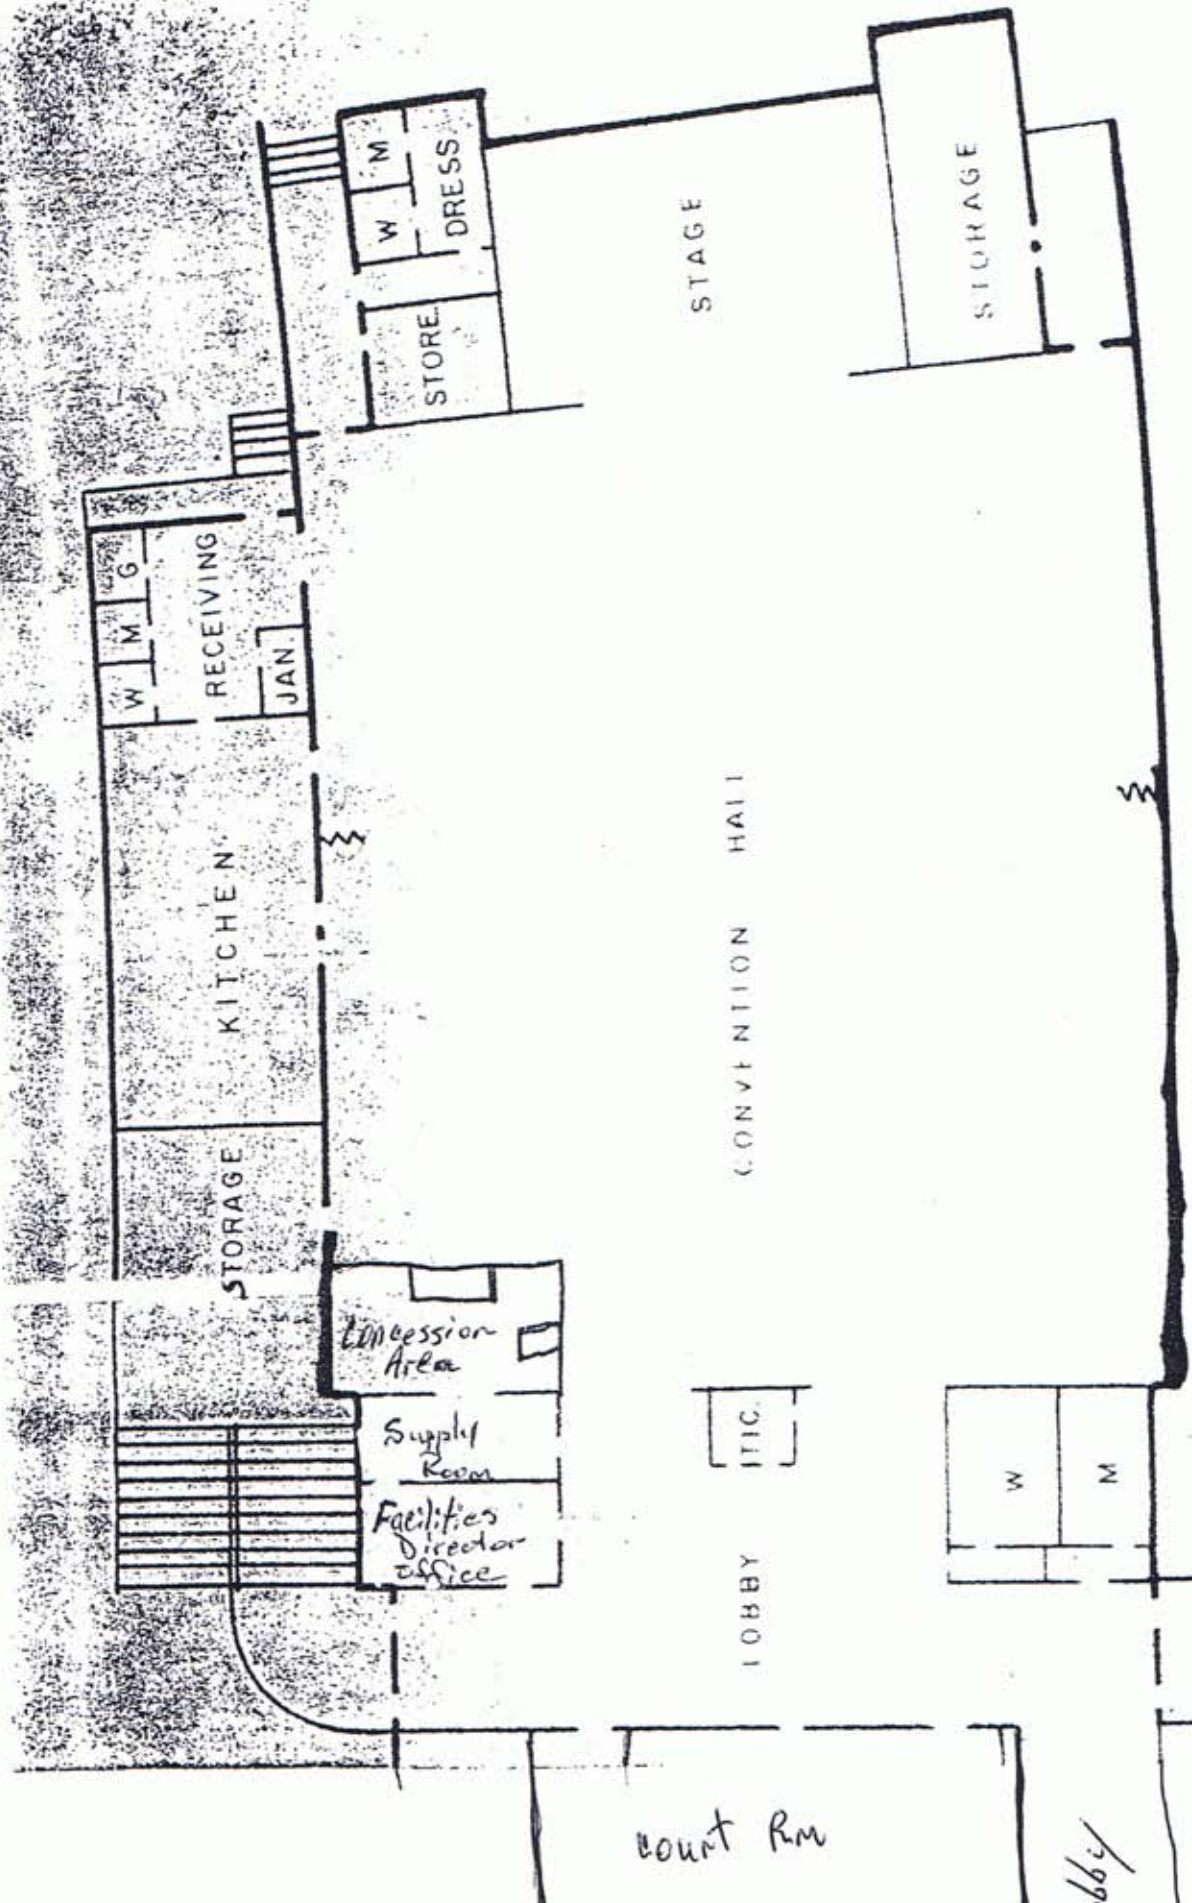

Minden Civic Center

520 Broadway

Minden Webster Parish, Louisiana

September 15, 2009

Court Rm

lobby